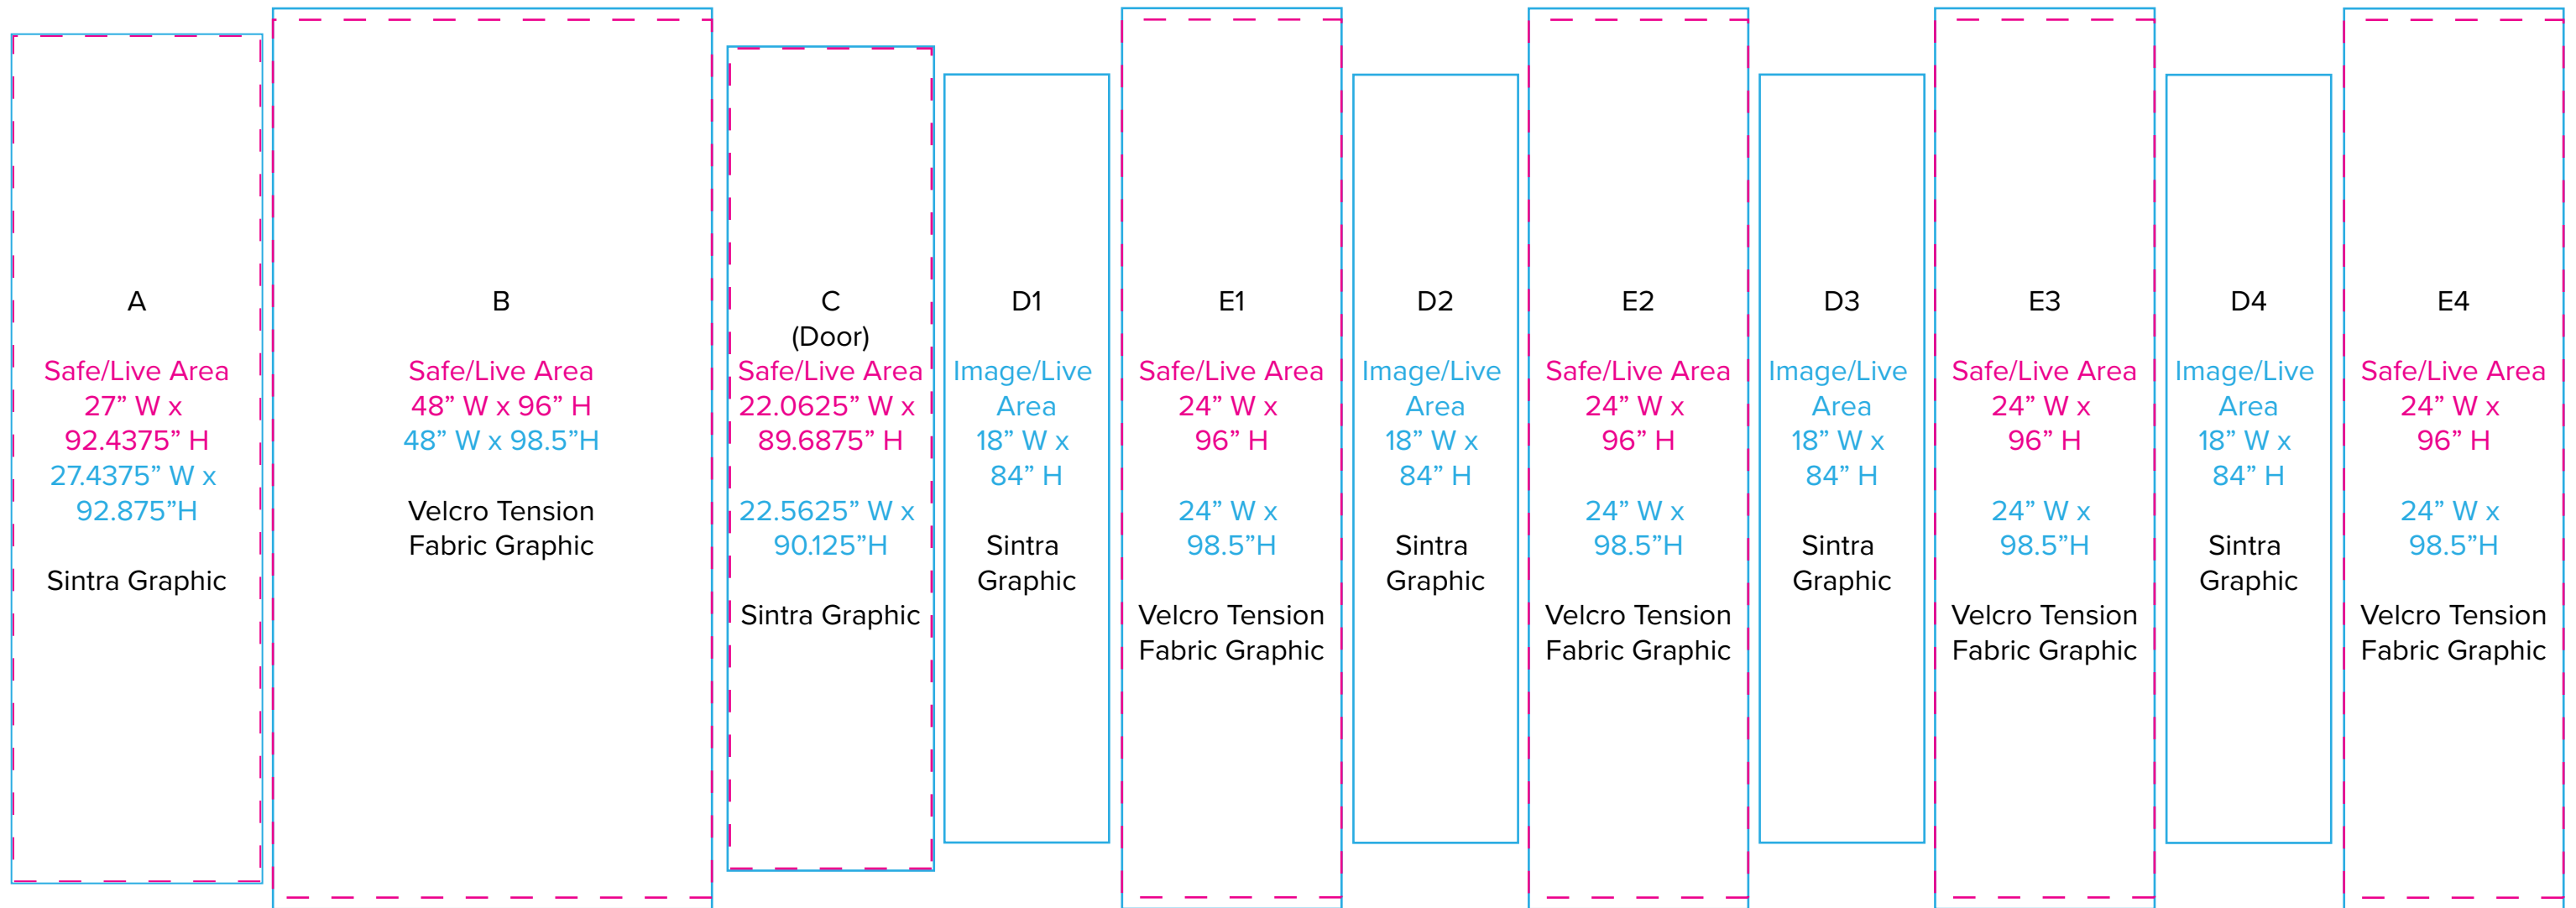

Graphic Template
 10 x 20 Inline Exhibit
 Storage Closet and Back Wall - Sintra Graphics
 and Velcro Tension Fabric Graphics

NOTE: All Raster Art (jpg, tiff,psd, png, etc.) must be at least 100 dpi at print size.