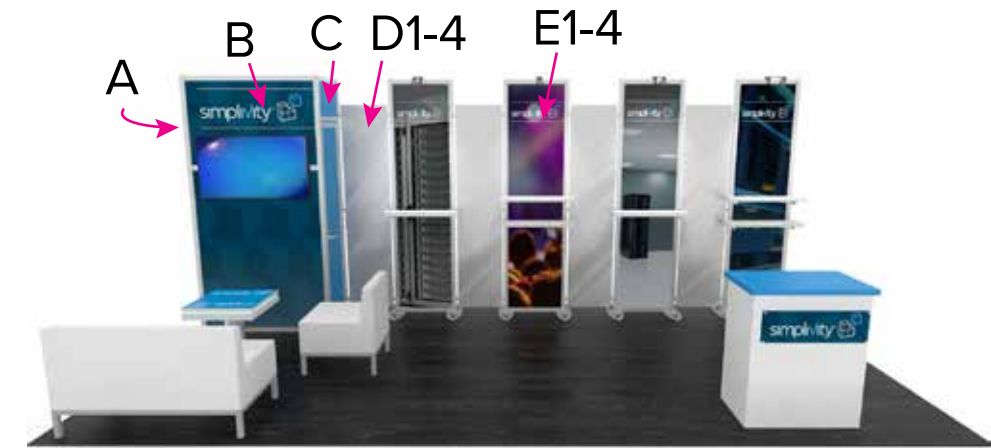

Graphic Template
 10 x 20 Inline Exhibit
 Storage Closet and Back Wall - Sintra Graphics
 and Velcro Tension Fabric Graphics

NOTE: All Raster Art (jpg, tiff,psd, png, etc.) must be at least 100 dpi at print size.